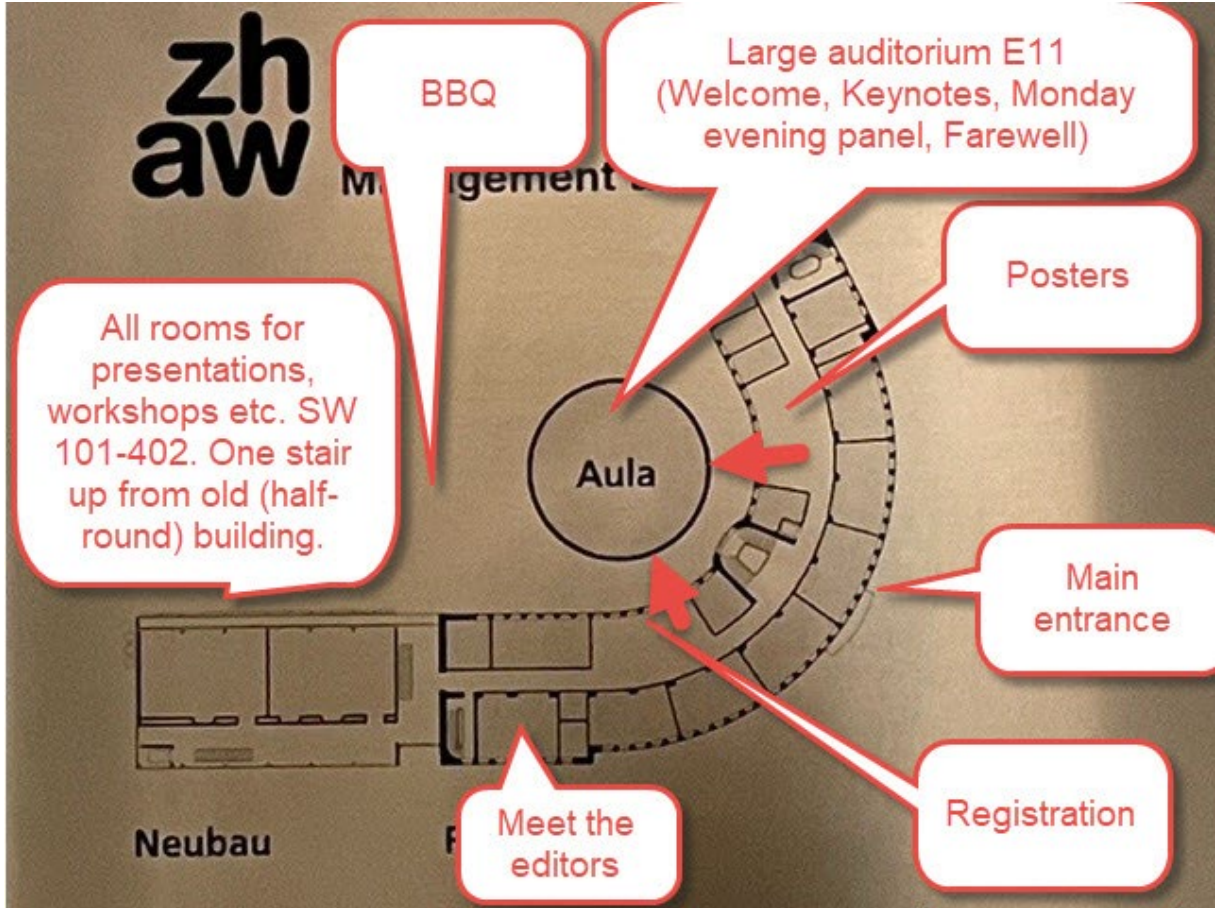

Aerial Photograph Conference Venue

Locations in Conference Venue

## Rooms for presentations

- The chairs as well as the desks are not movable.
- A whiteboard, a flipchart and whiteboard pens are at your disposal.
- Room size is between 70–140 chairs.
- Cables and adaptors: These are the port cables available for presentations (HDMI is the main connection). If you are unsure better bring your own adapter!
- Internet: *In ZHAW buildings*: WLAN ZHAW (guest-ZHAW).
- Please notice that you will need to bring an adapter for Swiss outlets as shown in the picture.

## **Pre-Conference Pub Crawl: Sunday 7 p.m.**

Where:

Boilerroom Bar <https://www.boilerroom.ch/>  
in the building Kesselhaus, Zürcherstrasse 1 + 3

How to get there:

<https://www.google.com/maps/place//@47.4982581,8.720665,19.26z>